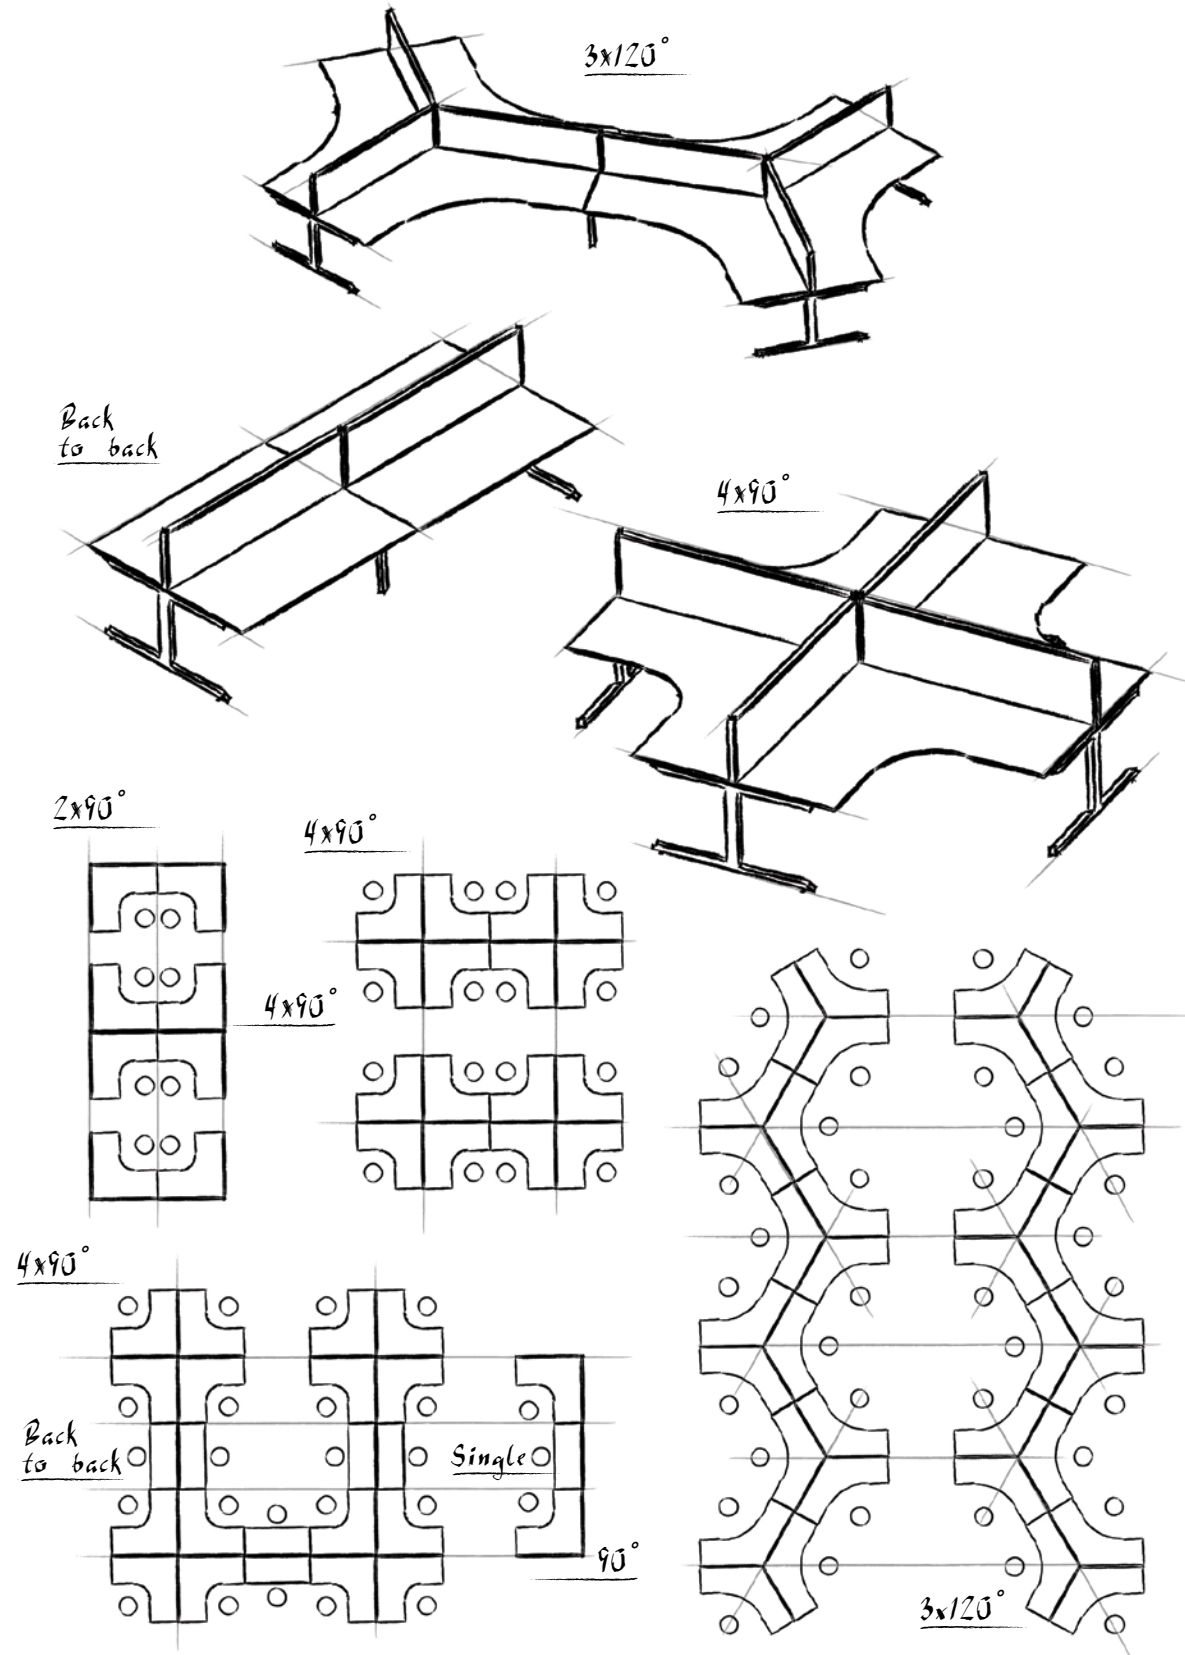

Configuration examples

Custom desk sizes guarantee multiple configuration options and create truly effective work spaces.