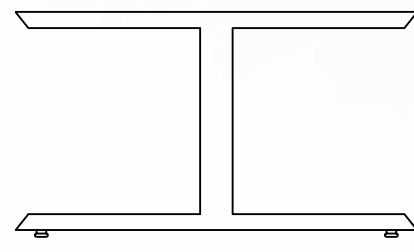

Introducing **IKON**

EXECUTIVE DESK

The Ikon workstation system offers sturdy design elements and an imposing style in a contemporary environment.

The wide range of configurations facilitates adaptability depending on the changes that companies and circumstances need, promoting efficiency and effectiveness. Designed to promote flexible use of space; the Ikon versatility allows team members to work alone in privacy or work within a team environment.

590mm

1240mm