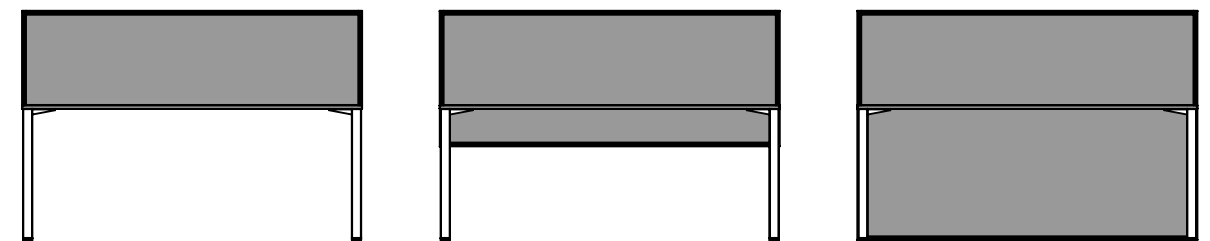

Screen System

A large range of shapes, size and colour options are available for the users to create their own individual space.

Screen customization:
- dimension
- frame color
- fabric