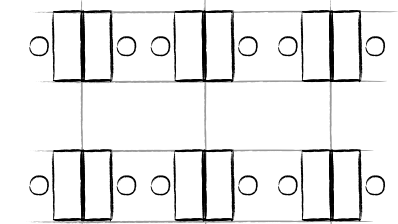

PRIVATE *Setting*

Back to Back