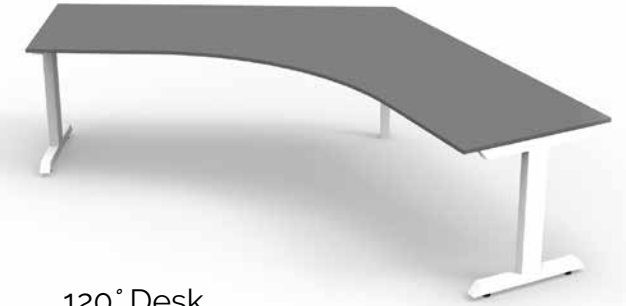

MODULAR *Design*

Ikon has the ability to support individual, shared, focus and collaborative work modes with a range of options for transforming the layouts to suit workspaces requirements.

This modular system creates the right balance between concentration and collaboration.

120° Desk