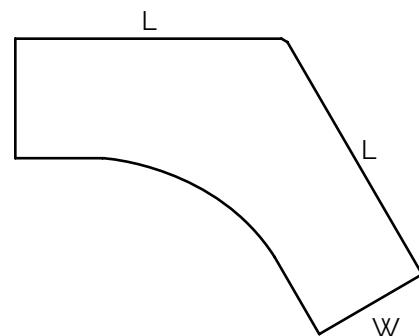

120° Desk

Dimension range:
from L1200 x W600 mm
to L2400 x W900 mm